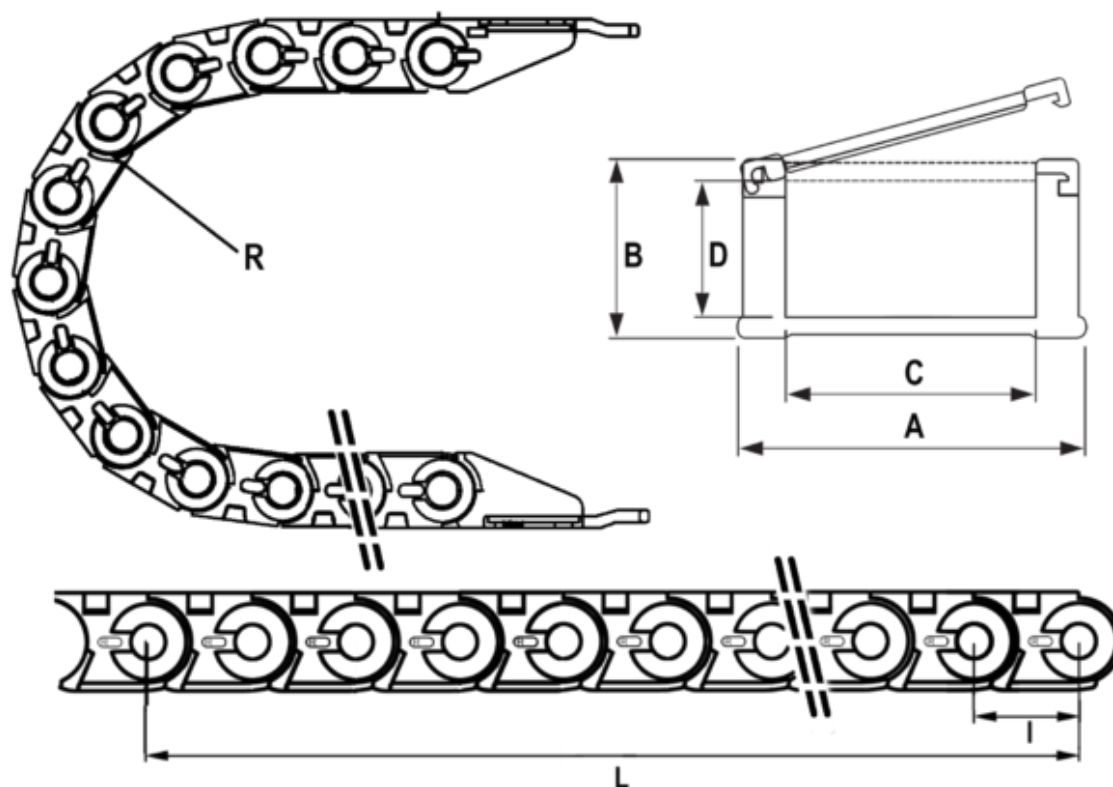

Data Sheet

Article number: 18CPS03347R100
Description: Cable chain, CPS MINI
Type CPS033.47.R100-990L (30 LK)

Measures

Full length	= 990mm
Inside Height	= 23
Inside Width	= 47
Link Length(Pitch)	= 33
Outside Height	= 31
Outside Width	= 63
Radius	= 100